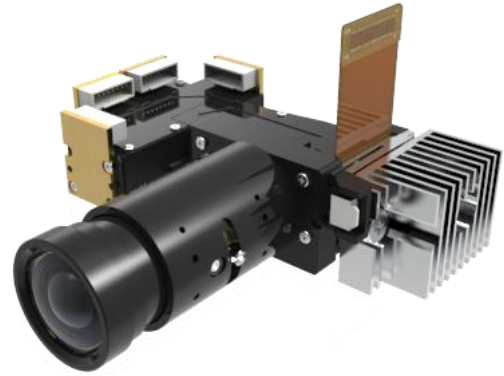

P13HG Engine

显示芯片: Panel:	TI 0.33" 1080p DMD
分辨率: Resolution:	1920×1080 XPR
光源: Light source:	LED
投影光通量: ANSI Lumens:	700 lm@60W
偏轴: Offset:	100%
投射比: Throw ratio:	1.2
画幅尺寸: Image size:	37.4"@1m
对比度(FOFO): Contrast ratio(FOFO):	450:1
TV 畸变: TV distortion:	1%
色域(NTSC 1953): Color Gamut(NTSC 1953):	90%
尺寸(mm): Dimension(mm):	94×90.4×29